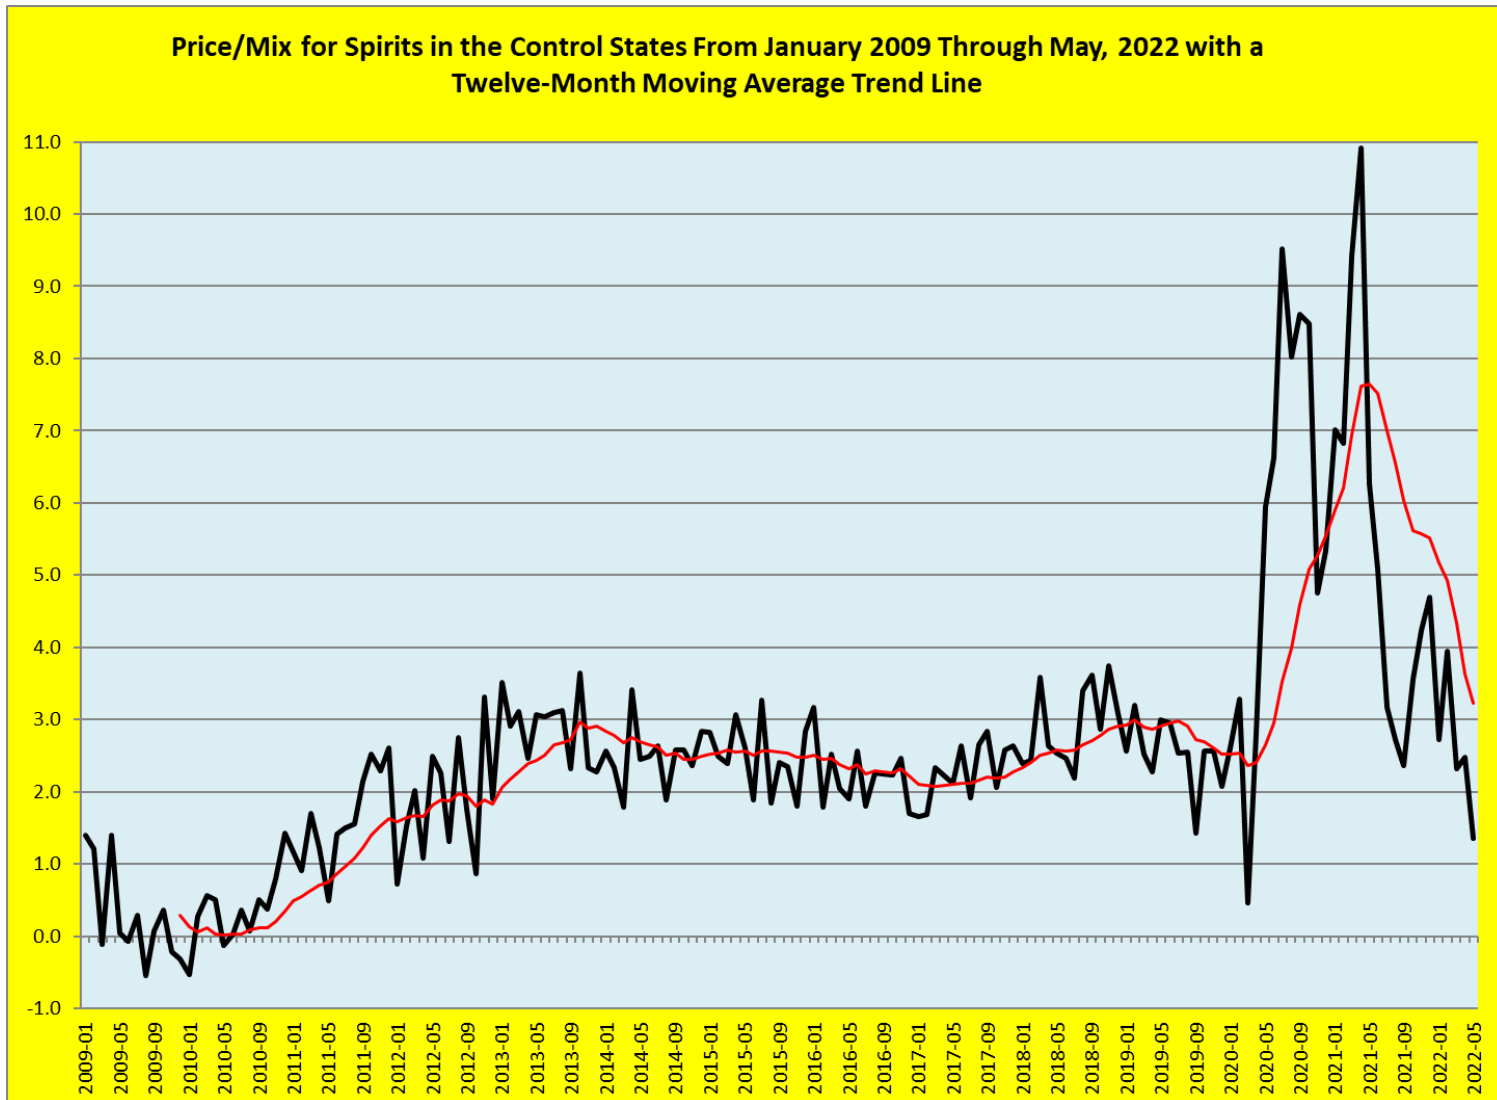

CONTROL STATE RESULTS FOR MAY 2022