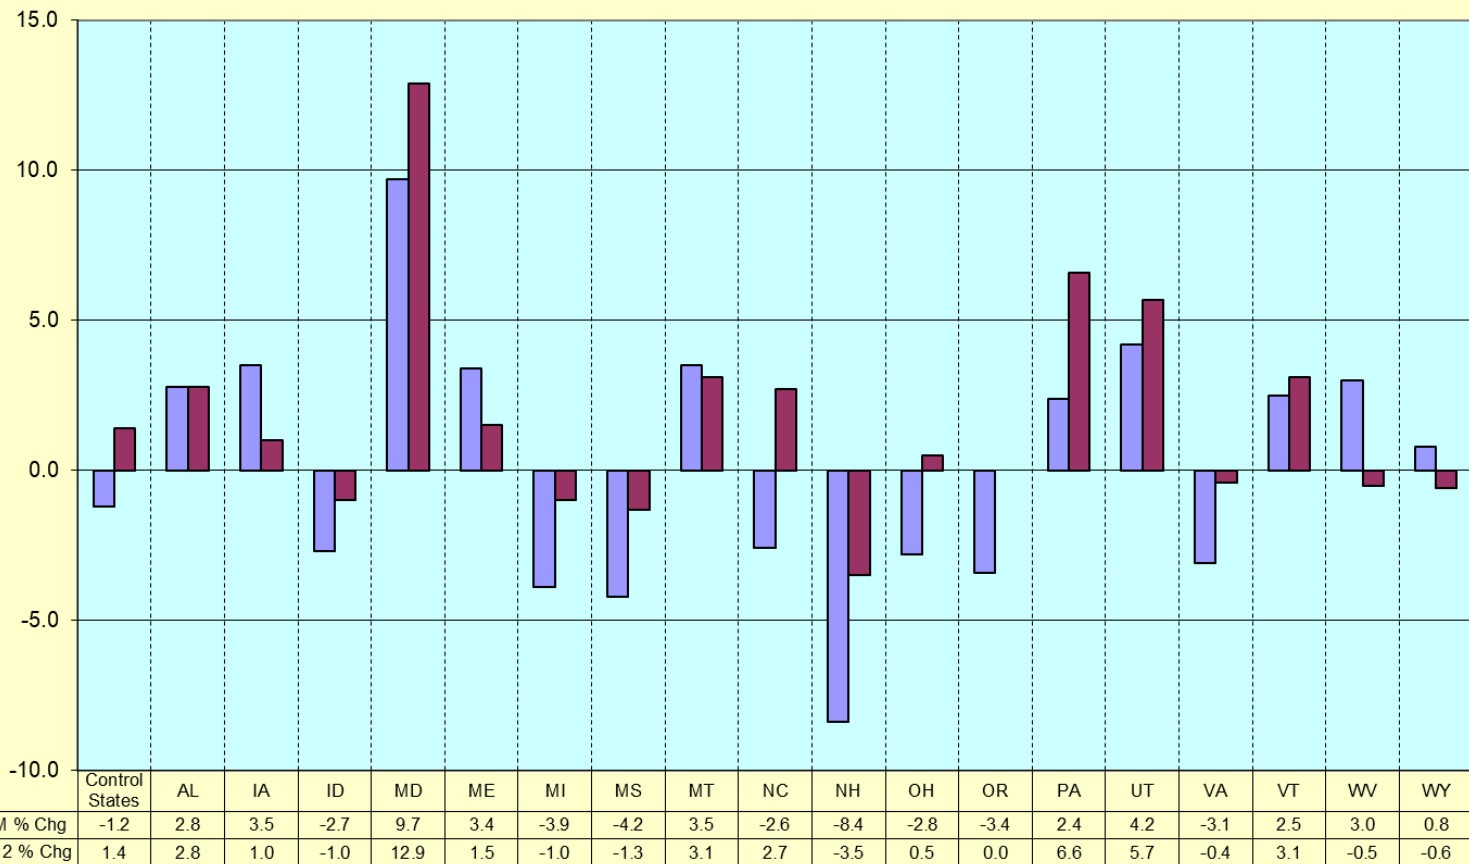

## CONTROL STATE RESULTS FOR MAY 2022

## CONTROL STATE RESULTS FOR MAY 2022

Nine Liter Case Spirits Growth in the Control States by State for May, 2022: Month over Same Month Last Year % Change and Rolling-12-Month % Change