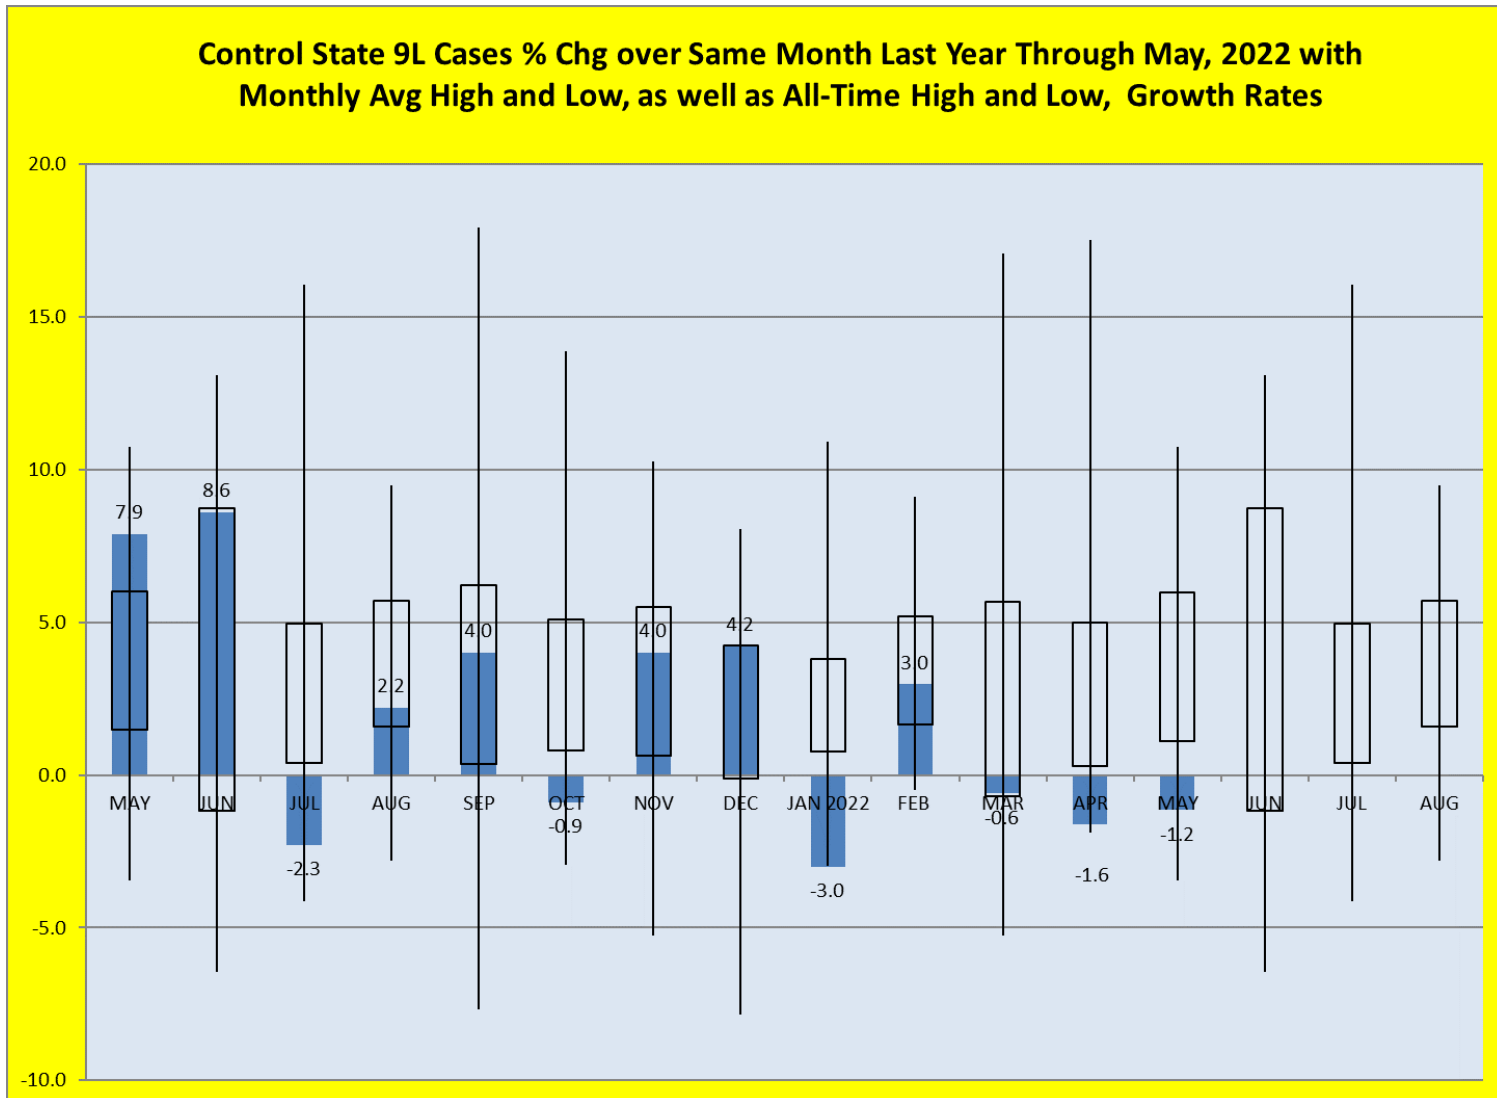

CONTROL STATE RESULTS FOR MAY 2022