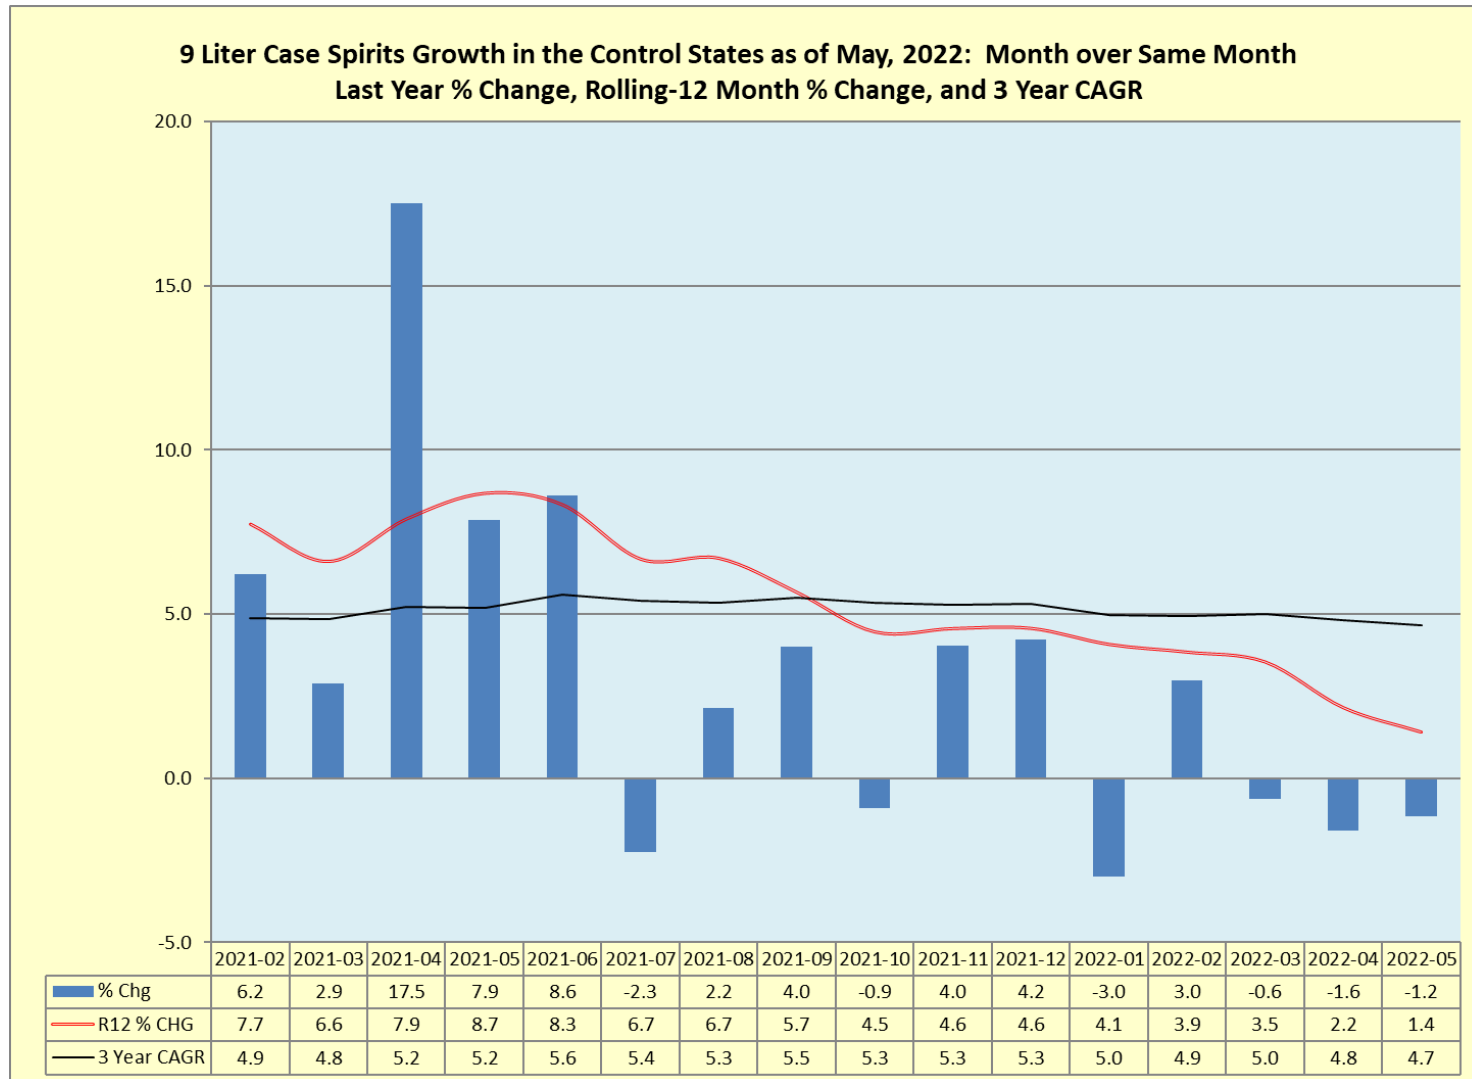

## CONTROL STATE RESULTS FOR MAY 2022

Nine Liter Case Spirits Growth in the Control States by State for May, 2022: Month over Same Month Last Year % Change and Rolling-12-Month % Change