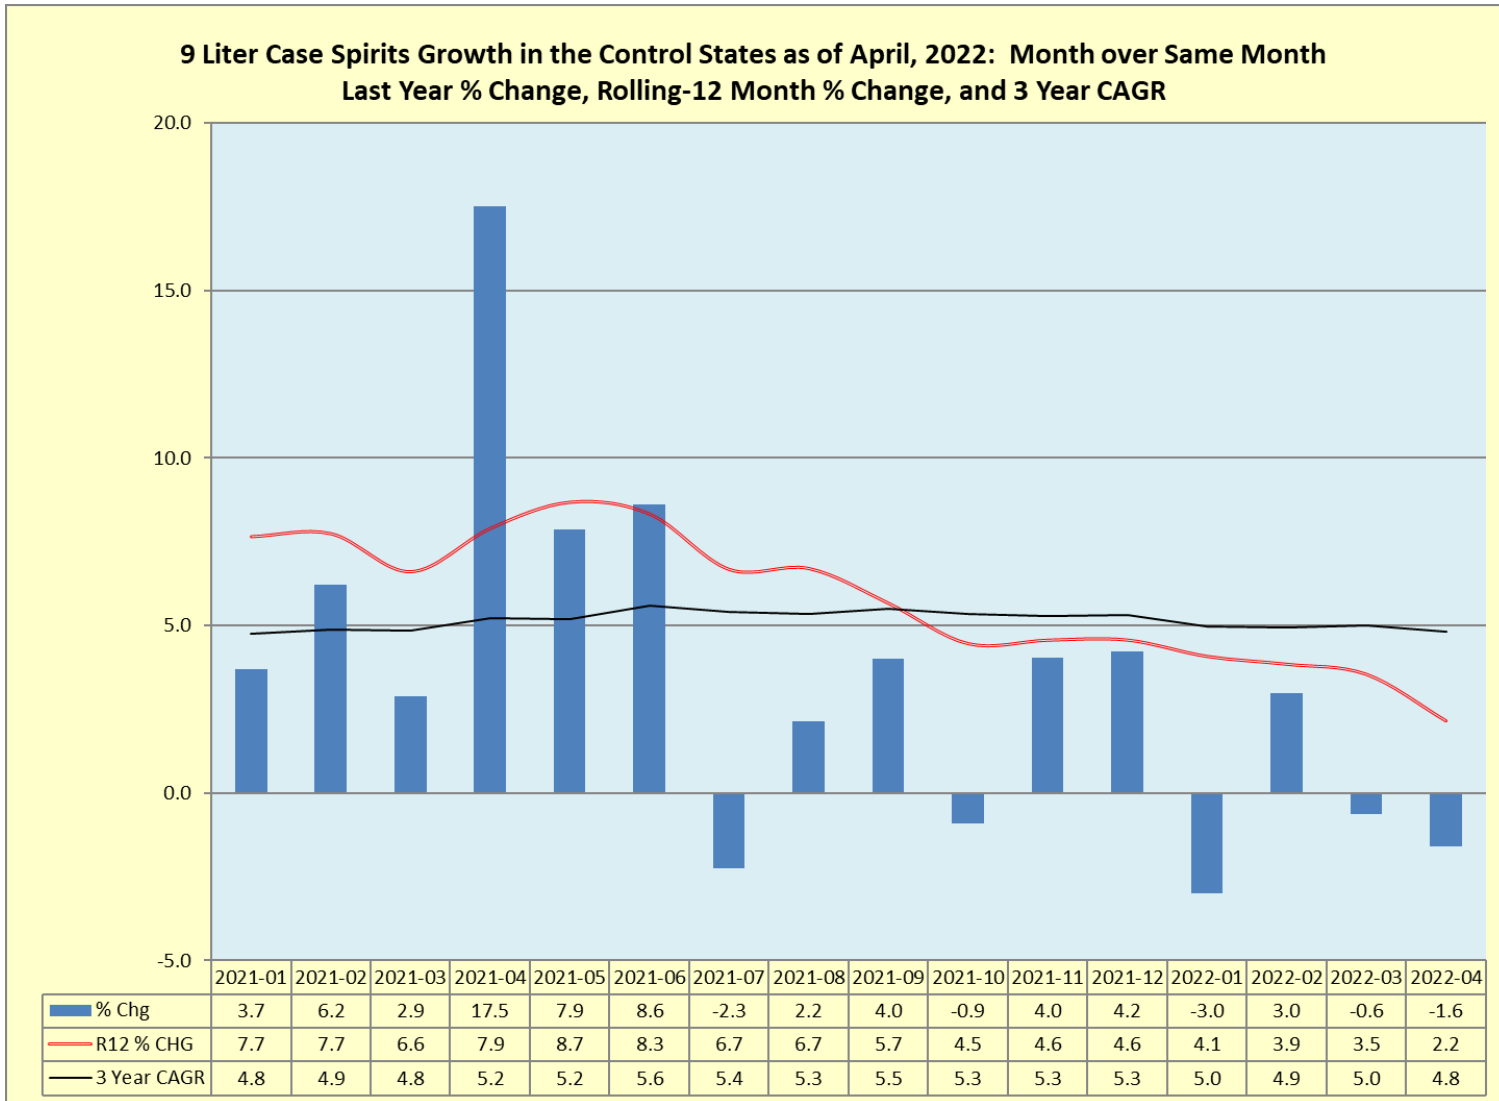

Control State Results for April 2022

Control State Results for April 2022

**Nine Liter Case Spirits Growth in the Control States by State for April, 2022:
Month over Same Month Last Year % Change and Rolling-12-Month % Change**