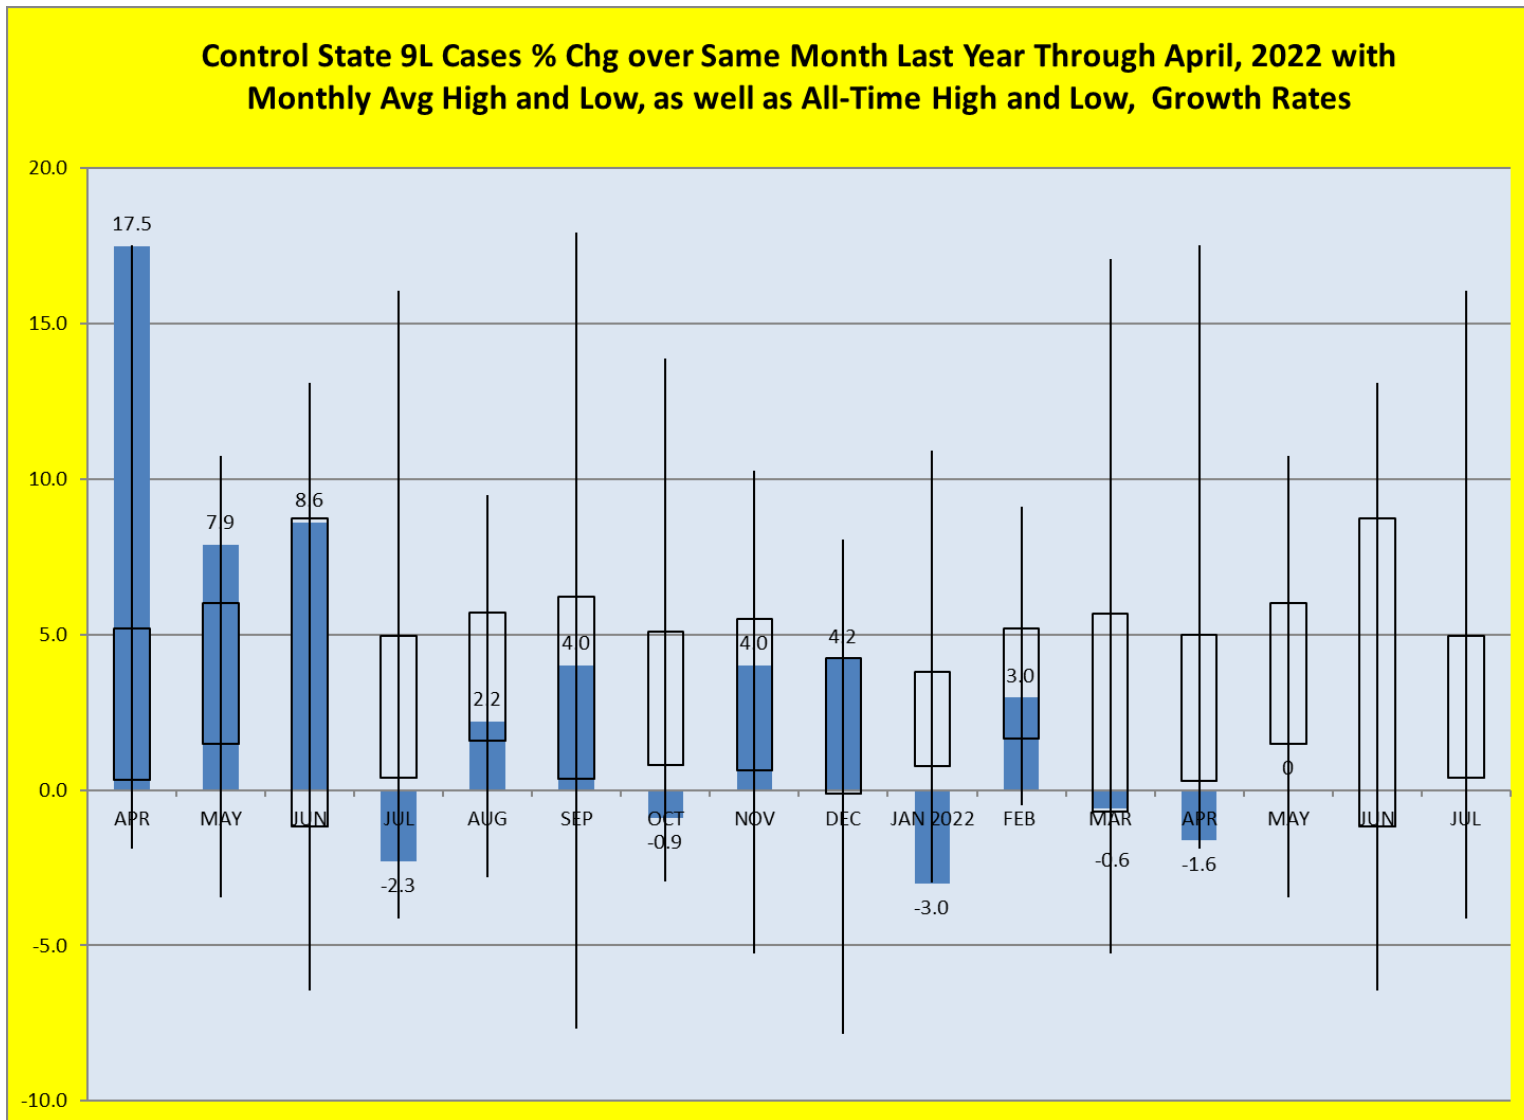

Control State Results for April 2022

Control State Results for April 2022

**Nine Liter Case Spirits Growth in the Control States by State for April, 2022:
Month over Same Month Last Year % Change and Rolling-12-Month % Change**

Control State Results for April 2022

Control State Results for April 2022