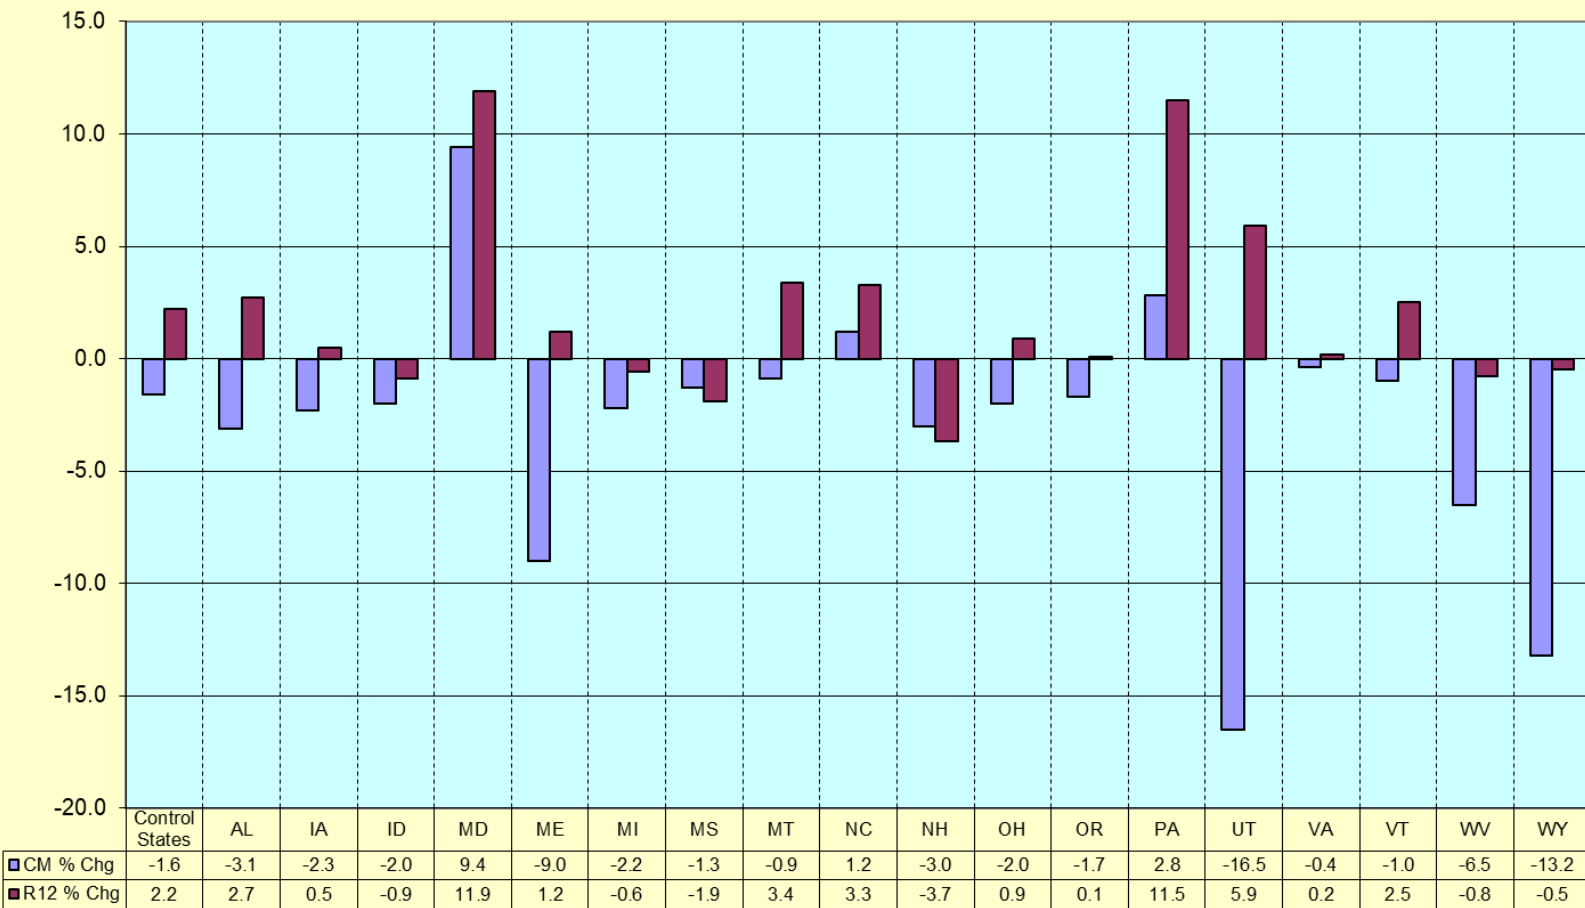

Control State Results for April 2022

Control State Results for April 2022

**Nine Liter Case Spirits Growth in the Control States by State for April, 2022:
Month over Same Month Last Year % Change and Rolling-12-Month % Change**

Control State Results for April 2022

Control State Results for April 2022